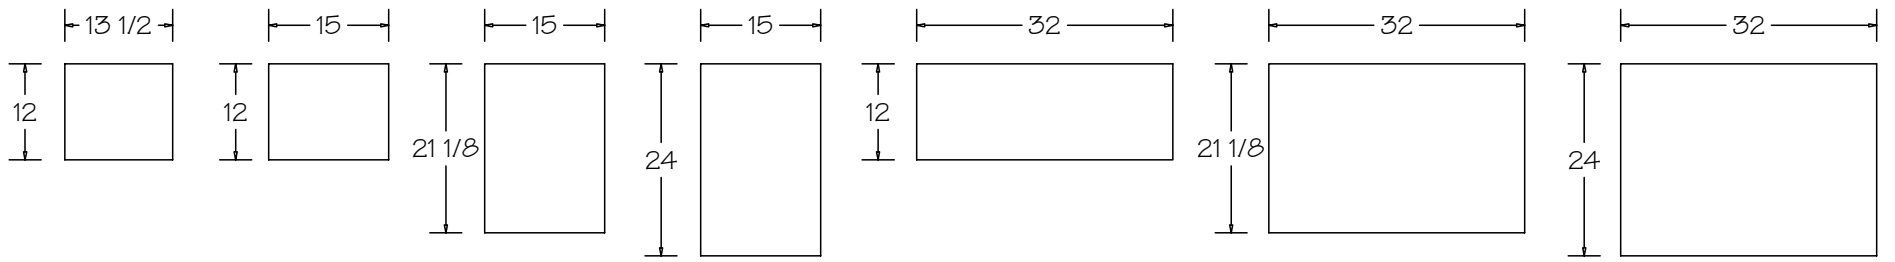

PLEASANT VALLEY LINEN CONFIGURATIONS

LN-400-135
BETWEEN
SHOWER
WALLS

LN-400
STANDARD
STAND
ALONE

LN-400-21
NEXT TO
VANITIES

LN-400-24
NEXT TO
CULTURED
MARBLE
TOPS

LN-480
STANDARD
STAND
ALONE

LN-480-21
NEXT TO
VANITIES

LN-480-24
NEXT TO
CULTURED
MARBLE
TOPS

LN-400-135
BETWEEN
SHOWER
WALLS

LN-400
STANDARD
STAND
ALONE

LN-400-21
NEXT TO
VANITIES

LN-400-24
NEXT TO
CULTURED
MARBLE
TOPS

LN-480
STANDARD
STAND
ALONE

LN-480-21
NEXT TO
VANITIES