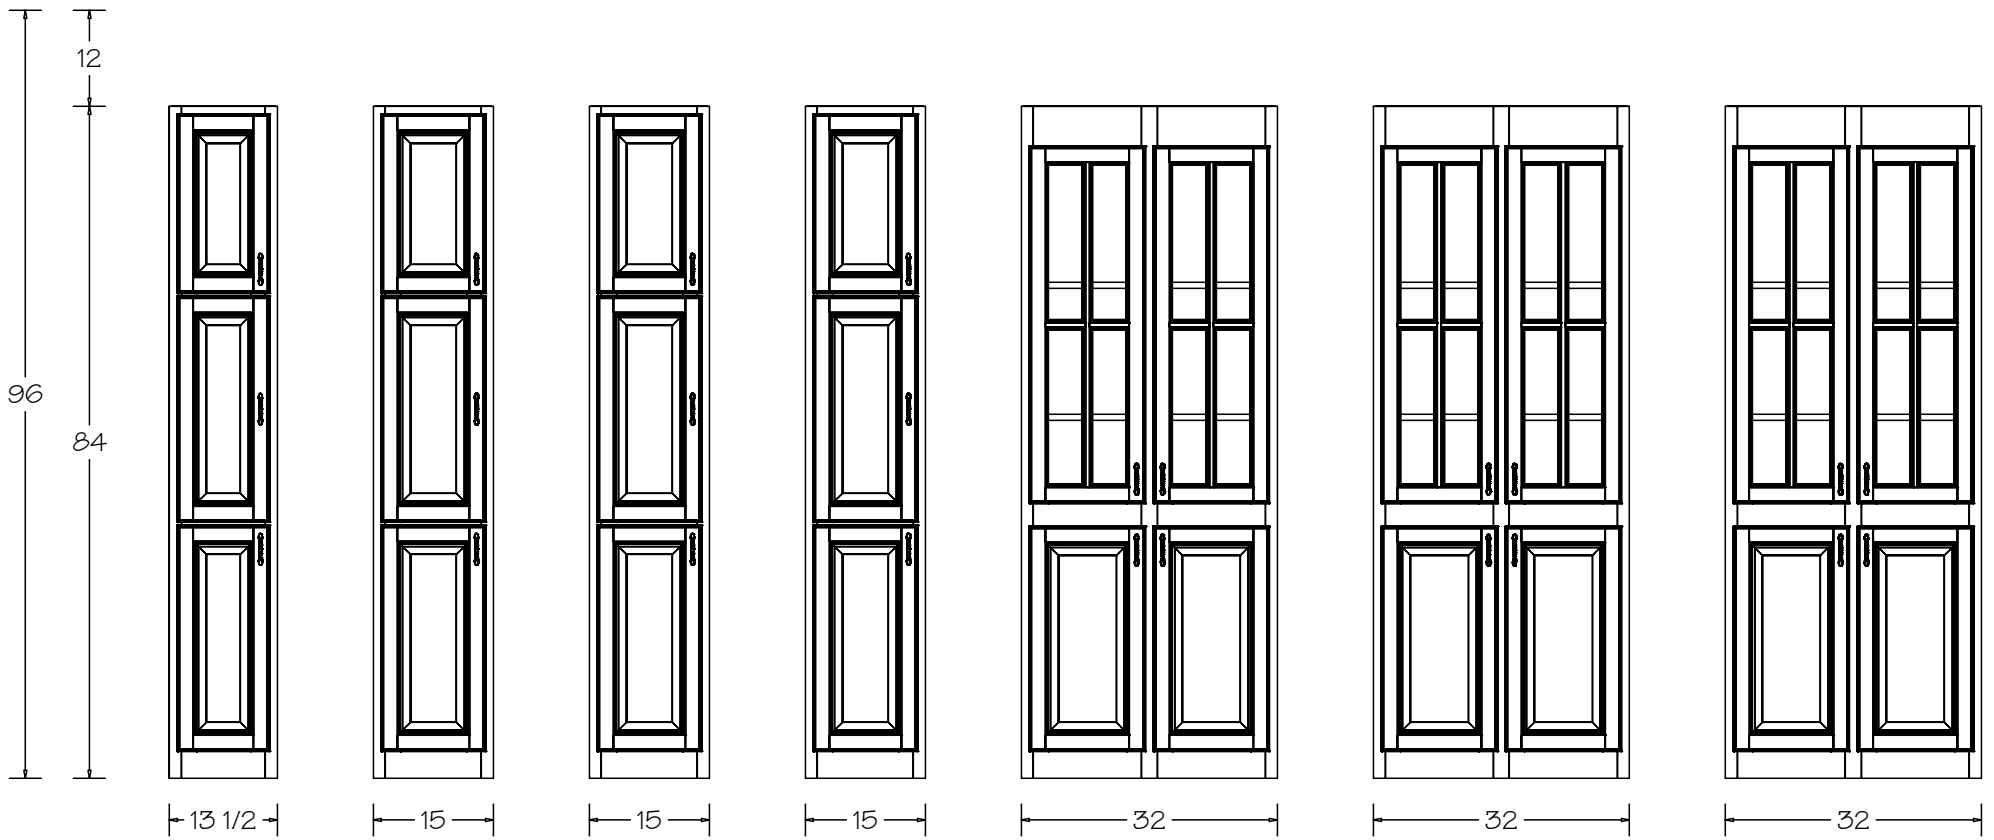

PLEASANT VALLEY LINEN CONFIGURATIONS

LN-400-135
BETWEEN
SHOWER
WALLS

LN-400
STANDARD
STAND
ALONE

LN-400-21
NEXT TO
VANITIES

LN-400-24
NEXT TO
CULTURED
MARBLE
TOPS

LN-480
STANDARD
STAND
ALONE

LN-480-21
NEXT TO
VANITIES

LN-480-24
NEXT TO
CULTURED
MARBLE
TOPS

LN-400-135
BETWEEN
SHOWER
WALLS

LN-400
STANDARD
STAND
ALONE

LN-400-21
NEXT TO
VANITIES

LN-400-24
NEXT TO
CULTURED
MARBLE
TOPS

LN-480
STANDARD
STAND
ALONE

LN-480-21
NEXT TO
VANITIES