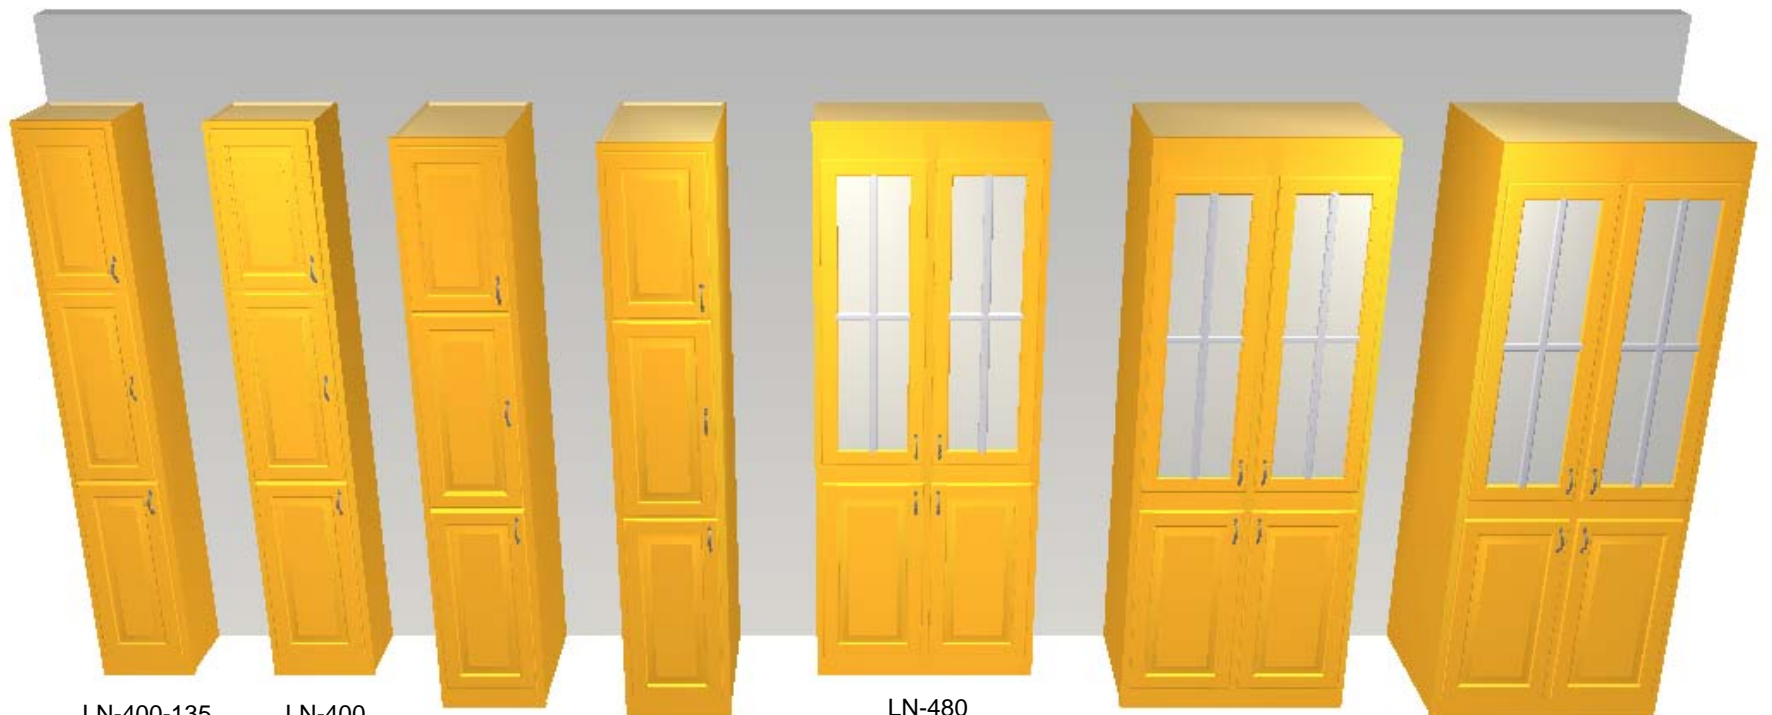

LN-400-135

LN-400

LN-400-21

LN-400-24

LN-480

LN-480-21

LN-480-24