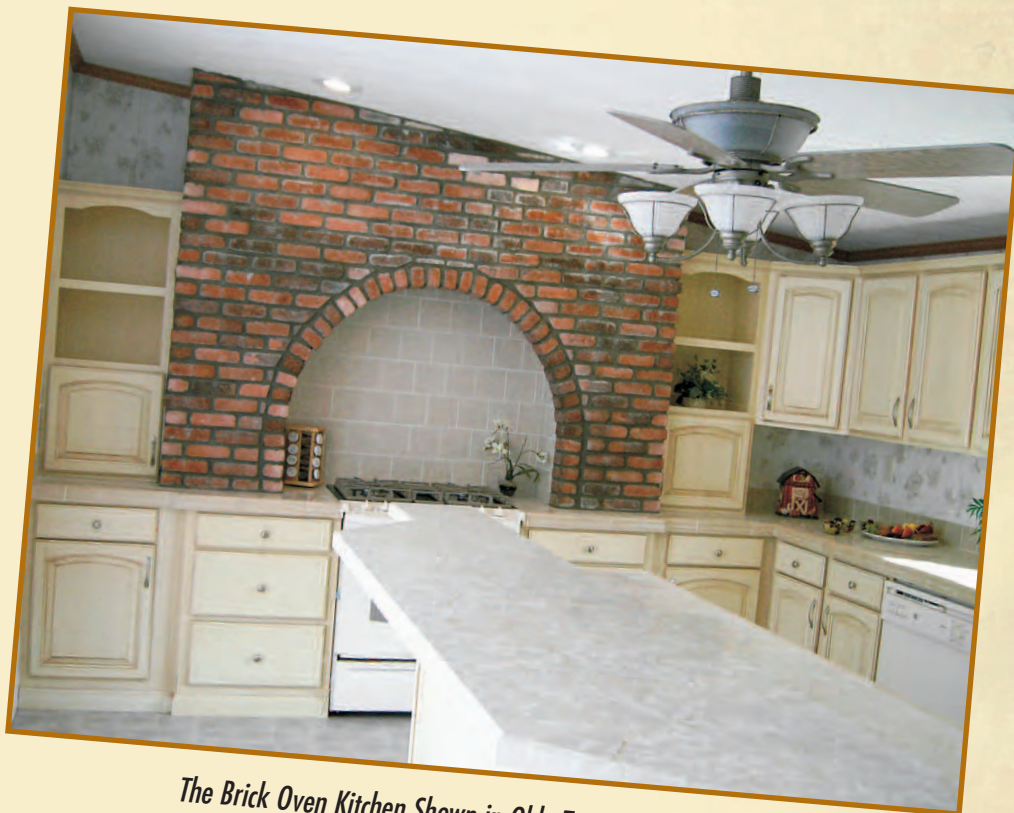

## Brick Oven Kitchen

- ~ *Genuine Hand-Laid Brick Arch Around Range*
- ~ *Hand-Laid Ceramic Tile Inlay Behind Range*
- ~ *Specially Designed Eat-at Island with Optional Built-In Microwave*
- ~ *Six Recessed Lights in Ceiling*
- ~ *Bump-Out Range and Kitchen Sink Cabinet*

*Top photo: The Café Italiano Style Brick Oven Kitchen Shown in Honey Maple Cabinetry*

*Middle photo: Designer Bar Island and Row of Windows Above Countertop*

*Bottom photo: Exclusive Kitchen Design in Honey Maple Cabinetry with Standard Appliance Garages*

# Brick Oven Kitchen

The Brick Oven Kitchen Shown in Honey Maple Cabinetry with the Developer Package with a Designer Island, Appliance Storage Area, and a pewter Harbor Breeze Ceiling Fan

The Brick Oven Kitchen Shown in Olde Towne Bisque Cabinetry with a Designer Island and Harbor Breeze Ceiling Fan

Available in Ranch  
and Community Models!

An Exclusive,  
Heartwarming Design...

Matching Hand-Laid  
Brick Fireplace Available

Pine Grove Homes'  
Exclusive  
**BRICK OVEN KITCHEN**  
features:

- Beautiful Hand-Laid Brick Arch around Range...28 square feet of Brick going Counter-to-Ceiling, Wrapping around to the Wall
- 24 square feet of Hand-Laid Ceramic Tile Inlay Around Range
- "Bump-Out" Range with Dual Pot & Pan Drawers
- "Bump-Out" Kitchen Sink Cabinet
- 5 Recessed Lights in Ceiling